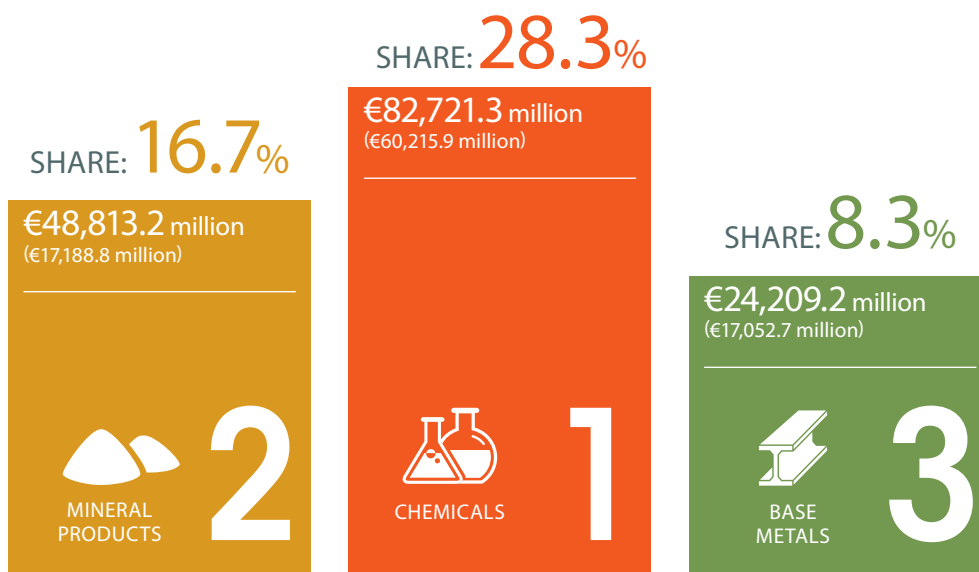

BELGIAN FOREIGN TRADE - PRODUCTS

January - June 2022 (January - June 2021)

EXPORTS