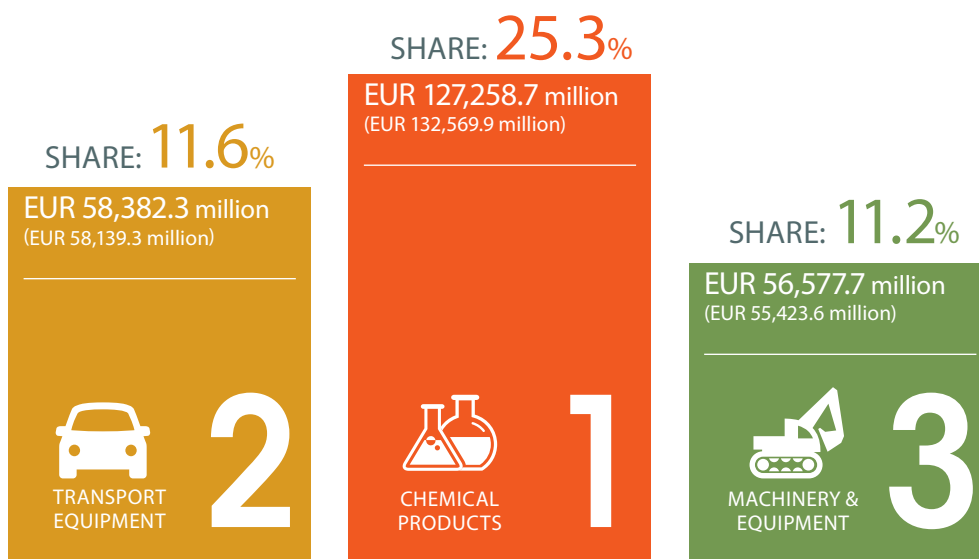

BELGIAN FOREIGN TRADE - PARTNERS

January - December 2025 (January - December 2024)

EXPORTS

IMPORTS

TOTAL EXPORTS ¹:
EUR 503,738.7 million
 (EUR 512,373.7 million)

TOTAL IMPORTS ²:
EUR 477,866.7 million
 (EUR 486,057.3 million)

BELGIAN FOREIGN TRADE - PRODUCT GROUPS

January - December 2025 (January - December 2024)

EXPORTS

IMPORTS