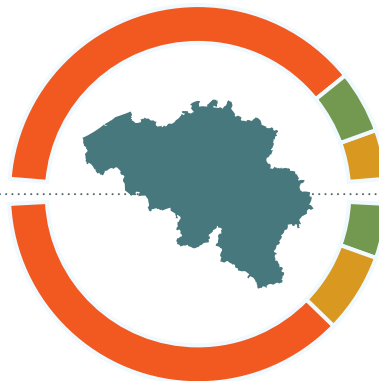

BELGIAN FOREIGN TRADE - PARTNERS

January - December 2025 (January - December 2024)

EXPORTS

IMPORTS

TOTAL EXPORTS ¹:
EUR 503,738.7 million
 (EUR 512,373.7 million)

TOTAL IMPORTS ²:
EUR 477,866.7 million
 (EUR 486,057.3 million)

BELGIAN FOREIGN TRADE - PRODUCT GROUPS

January - December 2025 (January - December 2024)

EXPORTS

IMPORTS